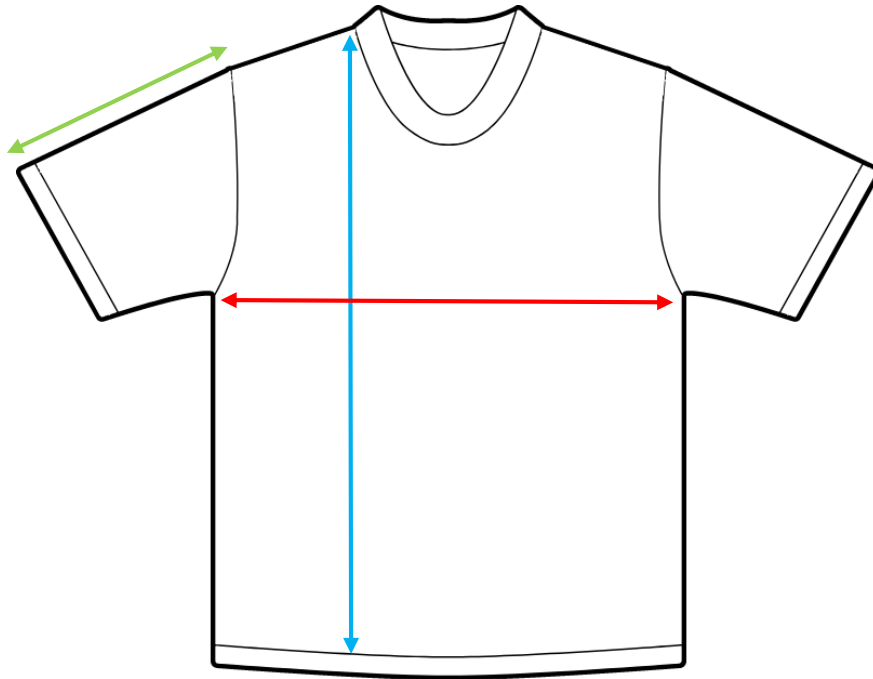

SIZE CHART

	S	M	L	XL
CHEST	20"	22"	23"	24"- 26"
LENGTH	24"	26"	27"	28"- 30"
SLEEVES	21"	23"	24"	25"- 27"

"Find your perfect fit with our detailed size chart. For further assistance, feel free to contact us!"